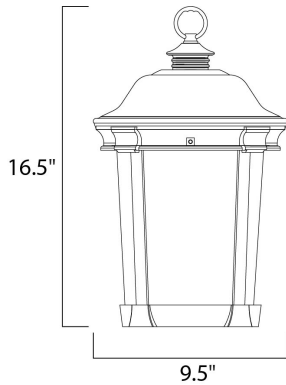

PRODUCT DESCRIPTION

MEASUREMENTS

DIMENSION : 9.5" L x 9.5" W x 16.5" H  
HANGING WEIGHT : 8.8 lb

LAMPING

INPUT VOLTAGE : 120V  
LUMENS : 840 Rated  
BULB : 1 x 12W LED PCB Integrated , 12W Total  
BULB INCLUDED : (Integrated)  
DIMMABLE : Triac CL  
CRI : 80+ CRI  
COLOR\_TEMP : 3000K